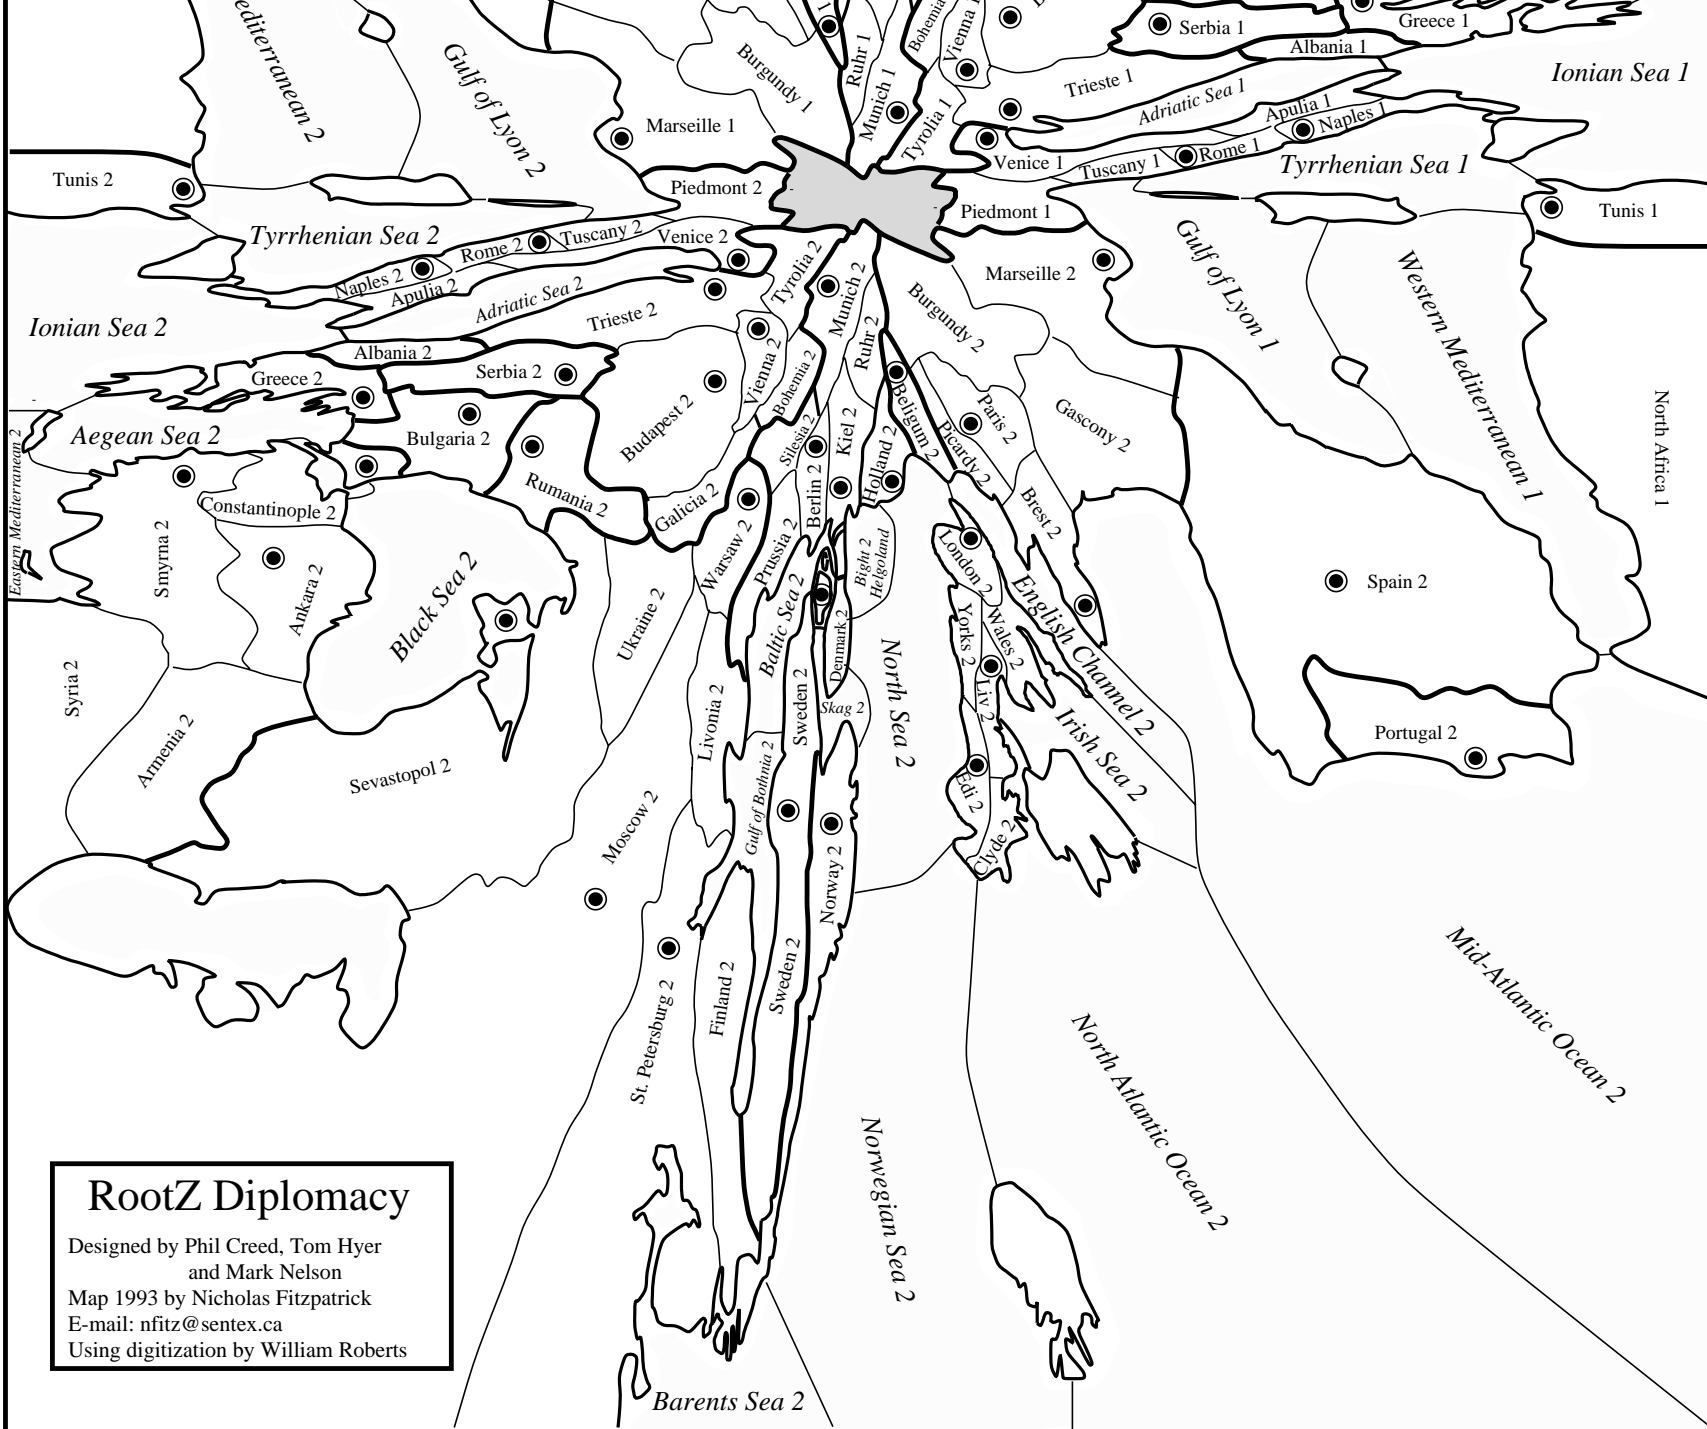

**RootZ Diplomacy**  
Designed by Phil Creed, Tom Hyer  
and Mark Nelson  
Map 1993 by Nicholas Fitzpatrick  
E-mail: nfitz@sentex.ca  
Using digitization by William Roberts

**RootZ Diplomacy**  
Designed by Phil Creed, Tom Hyer  
and Mark Nelson  
Map 1993 by Nicholas Fitzpatrick  
E-mail: nfitz@sentex.ca  
Using digitization by William Roberts