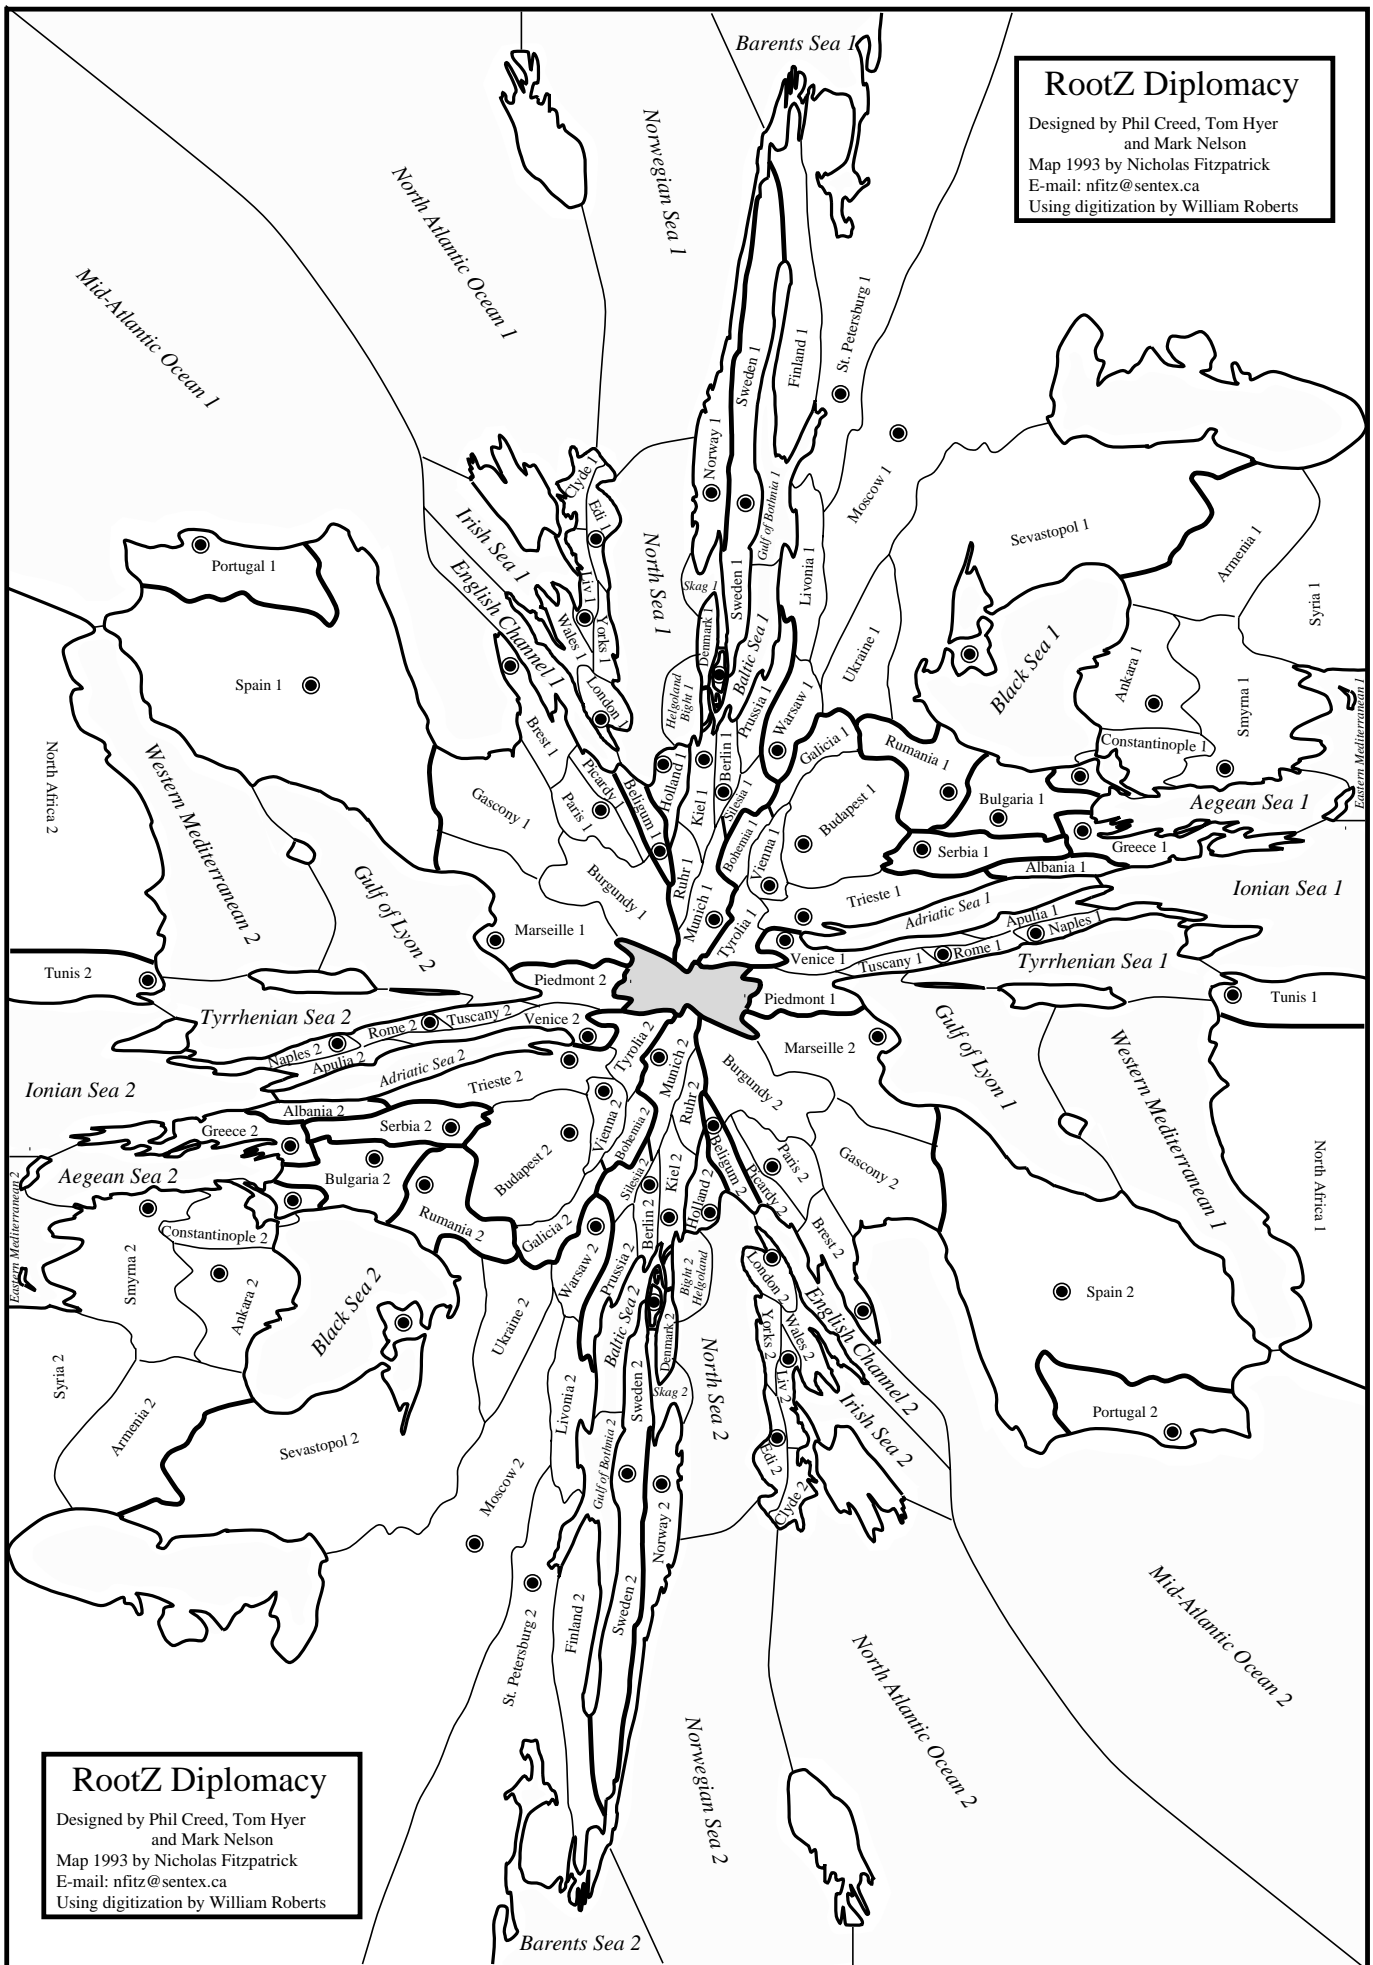

**RootZ Diplomacy**  
Designed by Phil Creed, Tom Hyer  
and Mark Nelson  
Map 1993 by Nicholas Fitzpatrick  
E-mail: nfitz@sentex.ca  
Using digitization by William Roberts

**RootZ Diplomacy**  
Designed by Phil Creed, Tom Hyer  
and Mark Nelson  
Map 1993 by Nicholas Fitzpatrick  
E-mail: nfitz@sentex.ca  
Using digitization by William Roberts